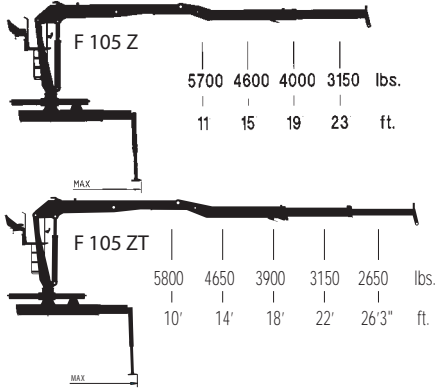

Capacity diagram
(Permitted load without lifting accessories)

Outreach scheme

Hydraulic Log Loader Loglift 61 Z Specification		F 61 Z	
Lifting moment, gross	lbf.ft	56800	
Lifting moment, net	lbf.ft	44300	
Max. outreach	ft	23'4"	
Stroke of boom extension	ft	5'3"	
Slewing torque, gross	lbf.ft	10300	
Slewing angle	(degrees) ^o	415	
Road height	ft	7'9"	
Road width	ft	7'4"	
Weight without oil and grapple and with:			
	outriggers B	lbs	2820
	outriggers C	lbs	2840
Pump recommended	working pressure	psi	3190
	oil flow	US gpm	1x16 / 2x13-16
	power input	hp	31 / 52-62
Equipment			
Rotators	models	MR 8 AF	GV 12-2
Slewing angle	unlimited ∞	∞	∞
Slewing torque (2900 psi)	lbf.ft	1180	1620
Weight	lbs	121	128
Log grabs	models	X26	X36
Jaw pressure (3190 psi)	lbf	2790	2590
Holding area	ft ²	2.7	3.8
Weight	lbs	375	385

Capacity diagram
(Permitted load without lifting accessories)

Hydraulic Log Loader Loglift 105 Z Specification			F 105 Z	F 105 ZT
Lifting moment	gross	lbf.ft	97400	
	net	lbf.ft	75200	70100
Max. outreach		ft	25'3"	29'4"
Stroke of boom extension		ft	5'5"	9'6"
Slewing torque, gross		lbf.ft	18440	
Slewing angle		(degrees) ^o	415	
Height: bottom → upper joint in pillar		ft	7'11"	
Road height		ft	8'2"	
Road width		ft	8'2"	
Weight without oil and grab		lbs	4160	4450
Pump recommended	working pressure	psi	3340	
	oil flow	US gpm	1x18 - 24 / 2x16-21	
	power input	hp	64-86	
Equipment				
Rotators		models	MR 8 AF	GV 12-2
Slewing angle		unlimited ∞	∞	∞
Slewing torque (2900 psi)		lbf.ft	1180	1620
Weight		lbs	121	128
Log grabs		models	X42	X56
Jaw pressure (3340 psi)		lbf	4050	3820
Holding area		ft ²	4.3	5.4
Weight		lbs	485	496