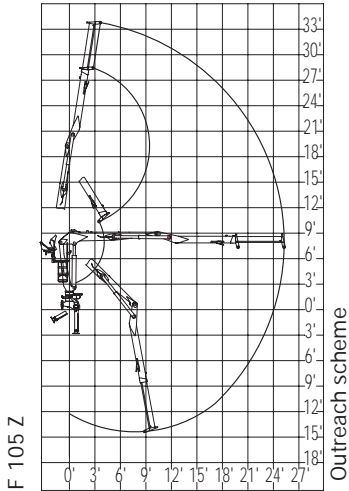

Capacity diagram
(Permitted load without lifting accessories)

Outreach scheme

Hydraulic Log Loader Loglift 61 Z Specification		F 61 Z	
Lifting moment, gross	lbf.ft	56800	
Lifting moment, net	lbf.ft	44300	
Max. outreach	ft	23'4"	
Stroke of boom extension	ft	5'3"	
Slewing torque, gross	lbf.ft	10300	
Slewing angle	(degrees) ^o	415	
Road height	ft	7'9"	
Road width	ft	7'4"	
Weight without oil and grapple and with:			
	outriggers B	lbs	2820
	outriggers C	lbs	2840
Pump recommended	working pressure	psi	3190
	oil flow	US gpm	1x16 / 2x13-16
	power input	hp	31 / 52-62
Equipment			
Rotators	models	MR 8 AF	GV 12-2
Slewing angle	unlimited ∞	∞	∞
Slewing torque (2900 psi)	lbf.ft	1180	1620
Weight	lbs	121	128
Log grabs	models	X26	X36
Jaw pressure (3190 psi)	lbf	2790	2590
Holding area	ft ²	2.7	3.8
Weight	lbs	375	385

Capacity diagram
(Permitted load without lifting accessories)

Hydraulic Log Loader Loglift 105 Z Specification			F 105 Z	F 105 ZT
Lifting moment	gross	lbf.ft	97400	
	net	lbf.ft	75200	70100
Max. outreach		ft	25'3"	29'4"
Stroke of boom extension		ft	5'5"	9'6"
Slewing torque, gross		lbf.ft	18440	
Slewing angle		(degrees) ^o	415	
Height: bottom → upper joint in pillar		ft	7'11"	
Road height		ft	8'2"	
Road width		ft	8'2"	
Weight without oil and grab		lbs	4160	4450
Pump recommended	working pressure	psi	3340	
	oil flow	US gpm	1x18 - 24 / 2x16-21	
	power input	hp	64-86	
Equipment				
Rotators		models	MR 8 AF	GV 12-2
Slewing angle		unlimited ∞	∞	∞
Slewing torque (2900 psi)		lbf.ft	1180	1620
Weight		lbs	121	128
Log grabs		models	X42	X56
Jaw pressure (3340 psi)		lbf	4050	3820
Holding area		ft ²	4.3	5.4
Weight		lbs	485	496