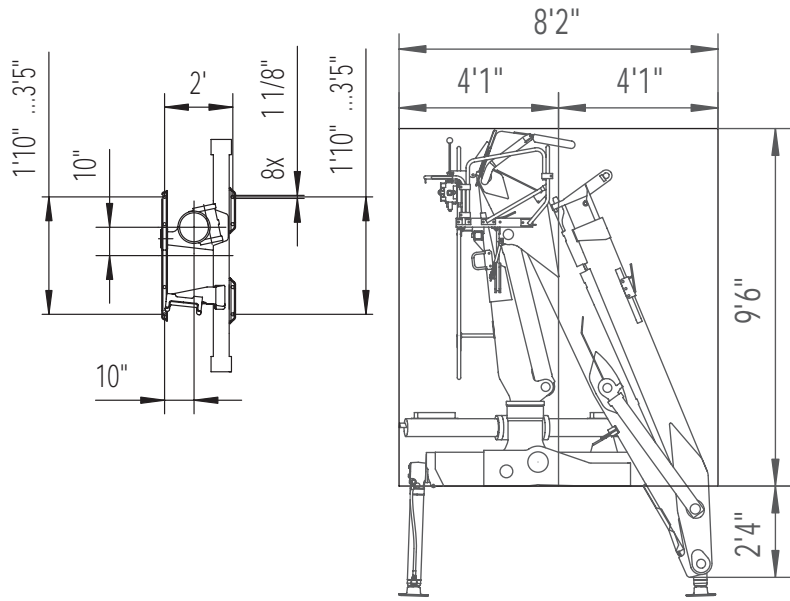

Capacity diagram
(Permitted load without lifting accessories)

Outreach scheme

Hydraulic Log Loader Loglift 61 Z Specification		F 61 Z	
Lifting moment, gross	lbf.ft	56800	
Lifting moment, net	lbf.ft	44300	
Max. outreach	ft	23'4"	
Stroke of boom extension	ft	5'3"	
Slewing torque, gross	lbf.ft	10300	
Slewing angle	(degrees) ^o	415	
Road height	ft	7'9"	
Road width	ft	7'4"	
Weight without oil and grapple and with:			
	outriggers B	lbs	2820
	outriggers C	lbs	2840
Pump recommended	working pressure	psi	3190
	oil flow	US gpm	1x16 / 2x13-16
	power input	hp	31 / 52-62
Equipment			
Rotators	models	MR 8 AF	GV 12-2
Slewing angle	unlimited ∞	∞	∞
Slewing torque (2900 psi)	lbf.ft	1180	1620
Weight	lbs	121	128
Log grabs	models	X26	X36
Jaw pressure (3190 psi)	lbf	2790	2590
Holding area	ft ²	2.7	3.8
Weight	lbs	375	385

Capacity diagram
(Permitted load without lifting accessories)

Hydraulic Log Loader Loglift 105 Z Specification			F 105 Z	F 105 ZT
Lifting moment	gross	lbf.ft	97400	
	net	lbf.ft	75200	70100
Max. outreach		ft	25'3"	29'4"
Stroke of boom extension		ft	5'5"	9'6"
Slewing torque, gross		lbf.ft	18440	
Slewing angle		(degrees) ^o	415	
Height: bottom → upper joint in pillar		ft	7'11"	
Road height		ft	8'2"	
Road width		ft	8'2"	
Weight without oil and grab		lbs	4160	4450
Pump recommended	working pressure	psi	3340	
	oil flow	US gpm	1x18 - 24 / 2x16-21	
	power input	hp	64-86	
Equipment				
Rotators		models	MR 8 AF	GV 12-2
Slewing angle		unlimited ∞	∞	∞
Slewing torque (2900 psi)		lbf.ft	1180	1620
Weight		lbs	121	128
Log grabs		models	X42	X56
Jaw pressure (3340 psi)		lbf	4050	3820
Holding area		ft ²	4.3	5.4
Weight		lbs	485	496