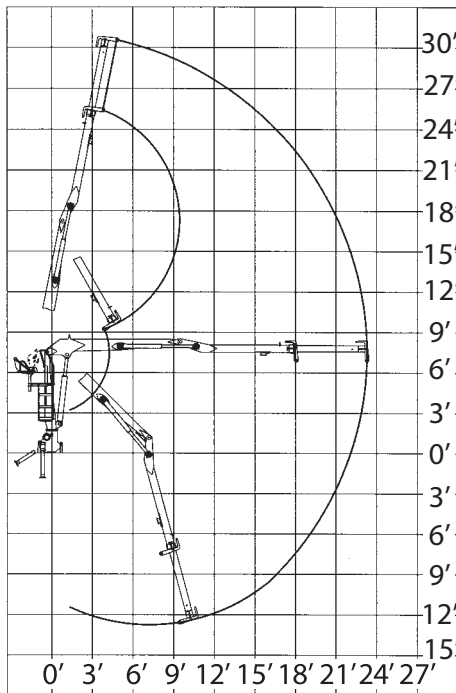

Capacity diagram
(Permitted load without lifting accessories)

Outreach scheme

Hydraulic Log Loader Loglift 61 Z Specification		F 61 Z	
Lifting moment, gross	lbf.ft	56800	
Lifting moment, net	lbf.ft	44300	
Max. outreach	ft	23'4"	
Stroke of boom extension	ft	5'3"	
Slewing torque, gross	lbf.ft	10300	
Slewing angle	(degrees) ^o	415	
Road height	ft	7'9"	
Road width	ft	7'4"	
Weight without oil and grapple and with:			
	outriggers B	lbs	2820
	outriggers C	lbs	2840
Pump recommended	working pressure	psi	3190
	oil flow	US gpm	1x16 / 2x13-16
	power input	hp	31 / 52-62
Equipment			
Rotators	models	MR 8 AF	GV 12-2
Slewing angle	unlimited ∞	∞	∞
Slewing torque (2900 psi)	lbf.ft	1180	1620
Weight	lbs	121	128
Log grabs	models	X26	X36
Jaw pressure (3190 psi)	lbf	2790	2590
Holding area	ft ²	2.7	3.8
Weight	lbs	375	385

Capacity diagram
(Permitted load without lifting accessories)

Hydraulic Log Loader Loglift 105 Z Specification			F 105 Z	F 105 ZT
Lifting moment	gross	lbf.ft	97400	
	net	lbf.ft	75200	70100
Max. outreach		ft	25'3"	29'4"
Stroke of boom extension		ft	5'5"	9'6"
Slewing torque, gross		lbf.ft	18440	
Slewing angle		(degrees) ^o	415	
Height: bottom → upper joint in pillar		ft	7'11"	
Road height		ft	8'2"	
Road width		ft	8'2"	
Weight without oil and grab		lbs	4160	4450
Pump recommended	working pressure	psi	3340	
	oil flow	US gpm	1x18 - 24 / 2x16-21	
	power input	hp	64-86	
Equipment				
Rotators		models	MR 8 AF	GV 12-2
Slewing angle		unlimited ∞	∞	∞
Slewing torque (2900 psi)		lbf.ft	1180	1620
Weight		lbs	121	128
Log grabs		models	X42	X56
Jaw pressure (3340 psi)		lbf	4050	3820
Holding area		ft ²	4.3	5.4
Weight		lbs	485	496