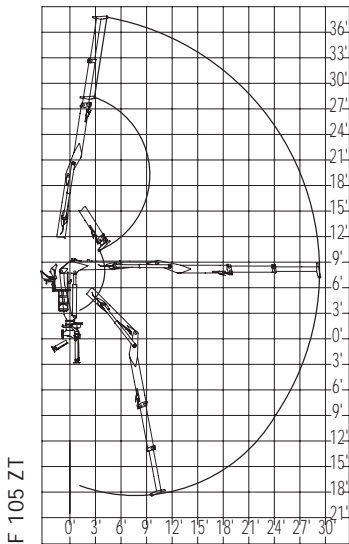

Capacity diagram
(Permitted load without lifting accessories)

Outreach scheme

Hydraulic Log Loader Loglift 61 Z Specification		F 61 Z	
Lifting moment, gross	lbf.ft	56800	
Lifting moment, net	lbf.ft	44300	
Max. outreach	ft	23'4"	
Stroke of boom extension	ft	5'3"	
Slewing torque, gross	lbf.ft	10300	
Slewing angle	(degrees) ^o	415	
Road height	ft	7'9"	
Road width	ft	7'4"	
Weight without oil and grapple and with:			
	outriggers B	lbs	2820
	outriggers C	lbs	2840
Pump recommended	working pressure	psi	3190
	oil flow	US gpm	1x16 / 2x13-16
	power input	hp	31 / 52-62
Equipment			
Rotators	models	MR 8 AF	GV 12-2
Slewing angle	unlimited ∞	∞	∞
Slewing torque (2900 psi)	lbf.ft	1180	1620
Weight	lbs	121	128
Log grabs	models	X26	X36
Jaw pressure (3190 psi)	lbf	2790	2590
Holding area	ft ²	2.7	3.8
Weight	lbs	375	385

Capacity diagram
(Permitted load without lifting accessories)

Hydraulic Log Loader Loglift 105 Z Specification			F 105 Z	F 105 ZT
Lifting moment	gross	lbf.ft	97400	
	net	lbf.ft	75200	70100
Max. outreach		ft	25'3"	29'4"
Stroke of boom extension		ft	5'5"	9'6"
Slewing torque, gross		lbf.ft	18440	
Slewing angle		(degrees) ^o	415	
Height: bottom → upper joint in pillar		ft	7'11"	
Road height		ft	8'2"	
Road width		ft	8'2"	
Weight without oil and grab		lbs	4160	4450
Pump recommended	working pressure	psi	3340	
	oil flow	US gpm	1x18 - 24 / 2x16-21	
	power input	hp	64-86	
Equipment				
Rotators		models	MR 8 AF	GV 12-2
Slewing angle		unlimited ∞	∞	∞
Slewing torque (2900 psi)		lbf.ft	1180	1620
Weight		lbs	121	128
Log grabs		models	X42	X56
Jaw pressure (3340 psi)		lbf	4050	3820
Holding area		ft ²	4.3	5.4
Weight		lbs	485	496