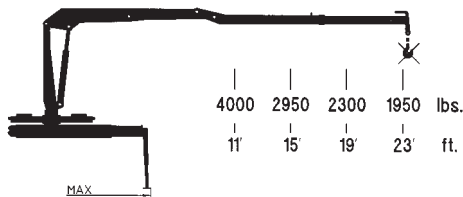

Capacity diagram
(Permitted load without lifting accessories)

Outreach scheme

Hydraulic Log Loader Loglift 61 Z Specification		F 61 Z	
Lifting moment, gross	lbf.ft	56800	
Lifting moment, net	lbf.ft	44300	
Max. outreach	ft	23'4"	
Stroke of boom extension	ft	5'3"	
Slewing torque, gross	lbf.ft	10300	
Slewing angle	(degrees) ^o	415	
Road height	ft	7'9"	
Road width	ft	7'4"	
Weight without oil and grapple and with:			
	outriggers B	lbs	2820
	outriggers C	lbs	2840
Pump recommended	working pressure	psi	3190
	oil flow	US gpm	1x16 / 2x13-16
	power input	hp	31 / 52-62
Equipment			
Rotators	models	MR 8 AF	GV 12-2
Slewing angle	unlimited ∞	∞	∞
Slewing torque (2900 psi)	lbf.ft	1180	1620
Weight	lbs	121	128
Log grabs	models	X26	X36
Jaw pressure (3190 psi)	lbf	2790	2590
Holding area	ft ²	2.7	3.8
Weight	lbs	375	385

Capacity diagram
(Permitted load without lifting accessories)

Hydraulic Log Loader Loglift 105 Z Specification			F 105 Z	F 105 ZT
Lifting moment	gross	lbf.ft	97400	
	net	lbf.ft	75200	70100
Max. outreach		ft	25'3"	29'4"
Stroke of boom extension		ft	5'5"	9'6"
Slewing torque, gross		lbf.ft	18440	
Slewing angle		(degrees) ^o	415	
Height: bottom → upper joint in pillar		ft	7'11"	
Road height		ft	8'2"	
Road width		ft	8'2"	
Weight without oil and grab		lbs	4160	4450
Pump recommended	working pressure	psi	3340	
	oil flow	US gpm	1x18 - 24 / 2x16-21	
	power input	hp	64-86	
Equipment				
Rotators		models	MR 8 AF	GV 12-2
Slewing angle		unlimited ∞	∞	∞
Slewing torque (2900 psi)		lbf.ft	1180	1620
Weight		lbs	121	128
Log grabs		models	X42	X56
Jaw pressure (3340 psi)		lbf	4050	3820
Holding area		ft ²	4.3	5.4
Weight		lbs	485	496